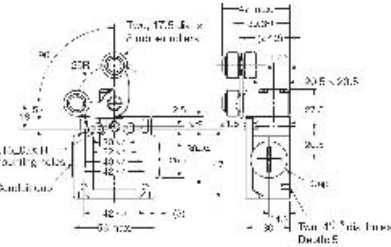

CD4N Limit Switch 安全行程开关

CD4N-51RE
CD4N-5CRE
CD4N-5DRE

CD4N-512H
CD4N-5C2H
CD4N-5D2H

CD4N-5180
CD4N-5C80
CD4N-5D80

CD4N-51LE
CD4N-5CLE
CD4N-5DLE

CD4N-5187
CD4N-5C87
CD4N-5D87

CD4N-1A31R
CD4N-1B31R
CD4N-1C31R
CD4N-1D31R

CD4N-1A20R
CD4N-1B20R
CD4N-1C20R
CD4N-1D20R

CD4N-1A2GR
CD4N-1B2GR
CD4N-1C2GR
CD4N-1D2GR

CD4N-1A2HR
CD4N-1B2HR
CD4N-1C2HR
CD4N-1D2HR

CD4N-1A32R
CD4N-1B32R
CD4N-1C32R
CD4N-1D32R