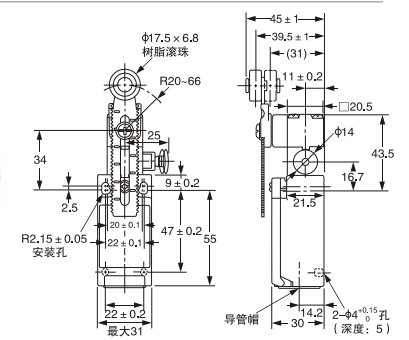

CD4N Limit Switch 安全行程开关

CD4N-51RE
CD4N-5CRE
CD4N-5DRE

CD4N-512H
CD4N-5C2H
CD4N-5D2H

CD4N-5180
CD4N-5C80
CD4N-5D80

CD4N-51LE
CD4N-5CLE
CD4N-5DLE

CD4N-5187
CD4N-5C87
CD4N-5D87

CD4N-1A31R
CD4N-1B31R
CD4N-1C31R
CD4N-1D31R

CD4N-1A20R
CD4N-1B20R
CD4N-1C20R
CD4N-1D20R

CD4N-1A2GR
CD4N-1B2GR
CD4N-1C2GR
CD4N-1D2GR

CD4N-1A2HR
CD4N-1B2HR
CD4N-1C2HR
CD4N-1D2HR

CD4N-1A32R
CD4N-1B32R
CD4N-1C32R
CD4N-1D32R