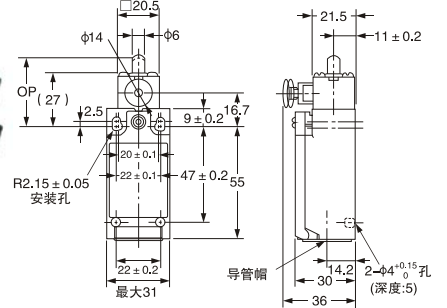

CD4N Limit Switch 安全行程开关

CD4N-51RE
CD4N-5CRE
CD4N-5DRE

CD4N-512H
CD4N-5C2H
CD4N-5D2H

CD4N-5180
CD4N-5C80
CD4N-5D80

CD4N-51LE
CD4N-5CLE
CD4N-5DLE

CD4N-5187
CD4N-5C87
CD4N-5D87

CD4N-1A31R
CD4N-1B31R
CD4N-1C31R
CD4N-1D31R

CD4N-1A20R
CD4N-1B20R
CD4N-1C20R
CD4N-1D20R

CD4N-1A2GR
CD4N-1B2GR
CD4N-1C2GR
CD4N-1D2GR

CD4N-1A2HR
CD4N-1B2HR
CD4N-1C2HR
CD4N-1D2HR

CD4N-1A32R
CD4N-1B32R
CD4N-1C32R
CD4N-1D32R