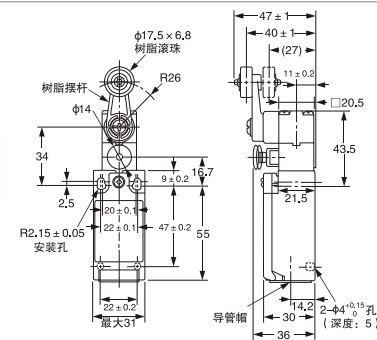

CD4N Limit Switch 安全行程开关

CD4N-51RE
CD4N-5CRE
CD4N-5DRE

CD4N-512H
CD4N-5C2H
CD4N-5D2H

CD4N-5180
CD4N-5C80
CD4N-5D80

CD4N-51LE
CD4N-5CLE
CD4N-5DLE

CD4N-5187
CD4N-5C87
CD4N-5D87

CD4N-1A31R
CD4N-1B31R
CD4N-1C31R
CD4N-1D31R

CD4N-1A20R
CD4N-1B20R
CD4N-1C20R
CD4N-1D20R

CD4N-1A2GR
CD4N-1B2GR
CD4N-1C2GR
CD4N-1D2GR

CD4N-1A2HR
CD4N-1B2HR
CD4N-1C2HR
CD4N-1D2HR

CD4N-1A32R
CD4N-1B32R
CD4N-1C32R
CD4N-1D32R