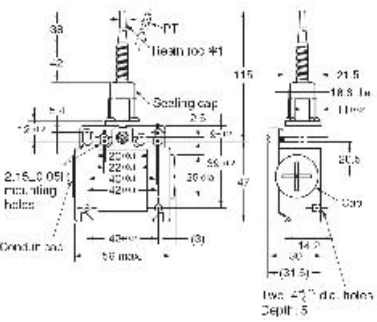

CD4N Limit Switch 安全行程开关

CD4N-51RE
CD4N-5CRE
CD4N-5DRE

CD4N-512H
CD4N-5C2H
CD4N-5D2H

CD4N-5180
CD4N-5C80
CD4N-5D80

CD4N-51LE
CD4N-5CLE
CD4N-5DLE

CD4N-5187
CD4N-5C87
CD4N-5D87

CD4N-1A31R
CD4N-1B31R
CD4N-1C31R
CD4N-1D31R

CD4N-1A20R
CD4N-1B20R
CD4N-1C20R
CD4N-1D20R

CD4N-1A2GR
CD4N-1B2GR
CD4N-1C2GR
CD4N-1D2GR

CD4N-1A2HR
CD4N-1B2HR
CD4N-1C2HR
CD4N-1D2HR

CD4N-1A32R
CD4N-1B32R
CD4N-1C32R
CD4N-1D32R