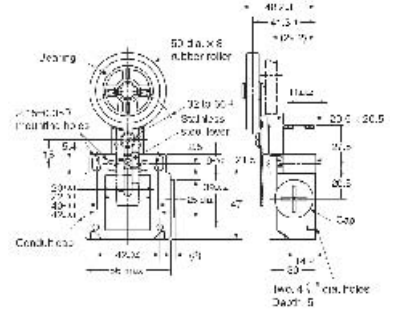

CD4N Limit Switch 安全行程开关

CD4N-51RE
CD4N-5CRE
CD4N-5DRE

CD4N-512H
CD4N-5C2H
CD4N-5D2H

CD4N-5180
CD4N-5C80
CD4N-5D80

CD4N-51LE
CD4N-5CLE
CD4N-5DLE

CD4N-5187
CD4N-5C87
CD4N-5D87

CD4N-1A31R
CD4N-1B31R
CD4N-1C31R
CD4N-1D31R

CD4N-1A20R
CD4N-1B20R
CD4N-1C20R
CD4N-1D20R

CD4N-1A2GR
CD4N-1B2GR
CD4N-1C2GR
CD4N-1D2GR

CD4N-1A2HR
CD4N-1B2HR
CD4N-1C2HR
CD4N-1D2HR

CD4N-1A32R
CD4N-1B32R
CD4N-1C32R
CD4N-1D32R