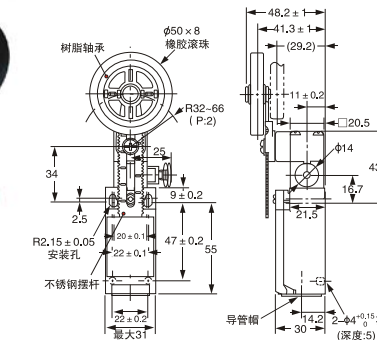

CD4N Limit Switch 安全行程开关

CD4N-51RE
CD4N-5CRE
CD4N-5DRE

CD4N-512H
CD4N-5C2H
CD4N-5D2H

CD4N-5180
CD4N-5C80
CD4N-5D80

CD4N-51LE
CD4N-5CLE
CD4N-5DLE

CD4N-5187
CD4N-5C87
CD4N-5D87

CD4N-1A31R
CD4N-1B31R
CD4N-1C31R
CD4N-1D31R

CD4N-1A20R
CD4N-1B20R
CD4N-1C20R
CD4N-1D20R

CD4N-1A2GR
CD4N-1B2GR
CD4N-1C2GR
CD4N-1D2GR

CD4N-1A2HR
CD4N-1B2HR
CD4N-1C2HR
CD4N-1D2HR

CD4N-1A32R
CD4N-1B32R
CD4N-1C32R
CD4N-1D32R