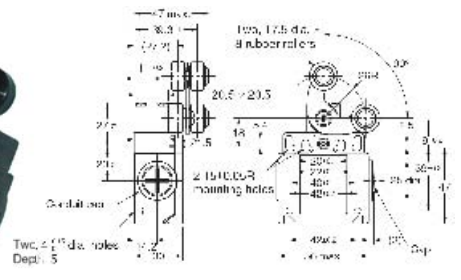

CD4N Limit Switch 安全行程开关

CD4N-51RE
CD4N-5CRE
CD4N-5DRE

CD4N-512H
CD4N-5C2H
CD4N-5D2H

CD4N-5180
CD4N-5C80
CD4N-5D80

CD4N-51LE
CD4N-5CLE
CD4N-5DLE

CD4N-5187
CD4N-5C87
CD4N-5D87

CD4N-1A31R
CD4N-1B31R
CD4N-1C31R
CD4N-1D31R

CD4N-1A20R
CD4N-1B20R
CD4N-1C20R
CD4N-1D20R

CD4N-1A2GR
CD4N-1B2GR
CD4N-1C2GR
CD4N-1D2GR

CD4N-1A2HR
CD4N-1B2HR
CD4N-1C2HR
CD4N-1D2HR

CD4N-1A32R
CD4N-1B32R
CD4N-1C32R
CD4N-1D32R