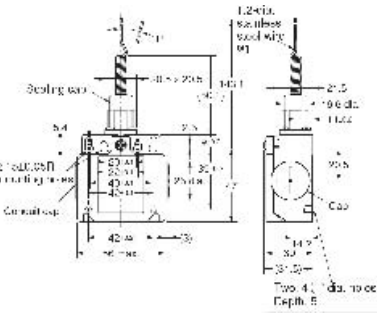

CD4N Limit Switch 安全行程开关

CD4N-51RE
CD4N-5CRE
CD4N-5DRE

CD4N-512H
CD4N-5C2H
CD4N-5D2H

CD4N-5180
CD4N-5C80
CD4N-5D80

CD4N-51LE
CD4N-5CLE
CD4N-5DLE

CD4N-5187
CD4N-5C87
CD4N-5D87

CD4N-1A31R
CD4N-1B31R
CD4N-1C31R
CD4N-1D31R

CD4N-1A20R
CD4N-1B20R
CD4N-1C20R
CD4N-1D20R

CD4N-1A2GR
CD4N-1B2GR
CD4N-1C2GR
CD4N-1D2GR

CD4N-1A2HR
CD4N-1B2HR
CD4N-1C2HR
CD4N-1D2HR

CD4N-1A32R
CD4N-1B32R
CD4N-1C32R
CD4N-1D32R